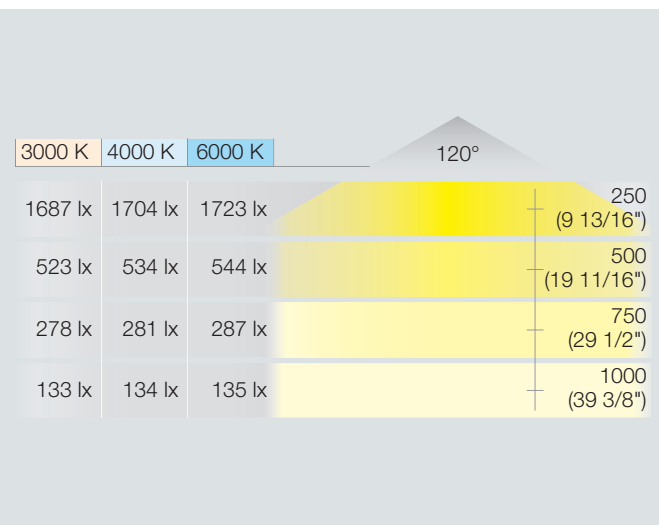

# LOOX LED 3015

LED FLEXIBLE STRIP LIGHT, 5 M, WITH 600 LEDs

## 24 V SYSTEM

The 600 LEDs of the LED 3015 flexible strip light generate an extremely homogenous and continuous lighting effect and is available in three light colors. Give your lighting schemes an individual touch by combining different aluminum profiles, diffusers and installation types.

-  > Dimmable
- > Can be shortened every 50 mm (2")
- > Installation: Self-adhesive
- > High light intensity
- > 4.7w per foot
- > Max. 4 m (13') run per lead
  
-  > Driver see page 62
- > Aluminum profiles see pages 84–88

Item No.	833.76.080	833.76.081	833.76.082
<b>SRP</b>	<b>\$260.00</b>	<b>\$260.00</b>	<b>\$260.00</b>
Light color (K)	3000 (warm white)	4000 (cool white)	6000 (daylight white)
Length	5000 (16' 4 7/8")		
Width	10 (3/8")		
Height	1.3 (1/16")		
Wattage (W)	75 (15 per meter)		
Number of LEDs	600 (120 per meter)		
Light output (Lm)	6000		
Efficacy (Lm/W)	80		
Color rendering index (CRI)	85	83	80
Material/Finish	LED board, white		
Supplied with	2 m (78 3/4") lead		