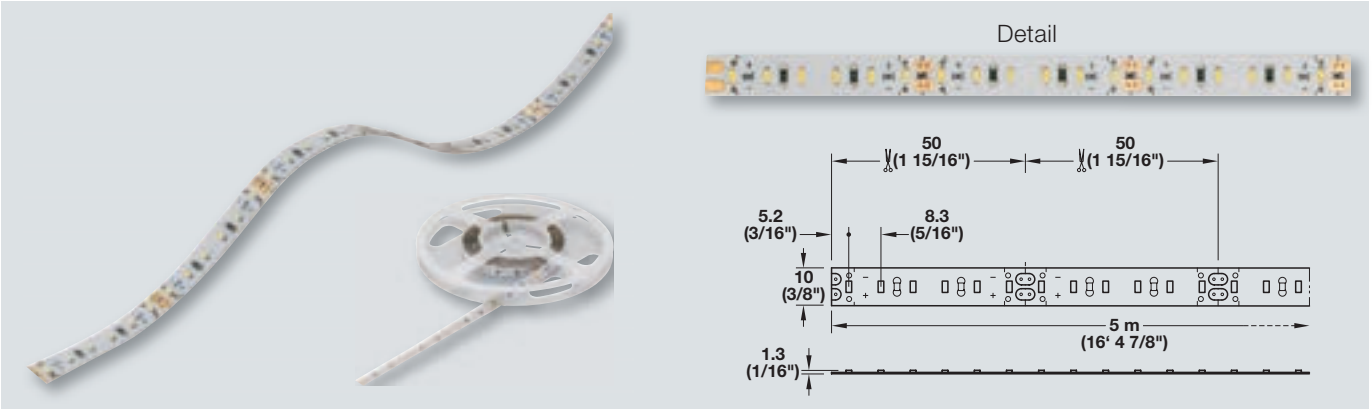

LED 3015 Flexible strip light

- > 2 m (78 3/4") lead with 24 V plug system and clip for LED flexible strip light
  Item No. 833.77.750 SRP $4.00

- > Clip connector
  Item No. 833.77.760 SRP $2.00

- Interconnecting lead with clip
- > 50 mm (2") **Item No. 833.77.740 SRP $4.00**
- > 500 mm (19 11/16") **Item No. 833.77.741 SRP $4.00**
- > 2,000 mm (78 3/4") **Item No. 833.77.742 SRP $4.00**