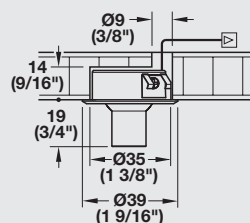

LOOX LED 4012

RECESS MOUNTED SPOTLIGHT, SWIVEL FUNCTION

With the swivelling light head and high light intensity, presentation objects can be put in the spotlight.

- > Dimmable
- > Swivelling light head
- > Spotlight with good lumen values
- > Drill hole: Ø35 mm (1 3/8")
- > Metal housing

> Driver see page 79

Item No.	833.78.050	833.78.052	833.78.051	833.78.053
SRP	\$36.00	\$36.00	\$36.00	\$36.00
Light color (K)	4000 (cool white)		6000 (daylight white)	
Diameter	39 (1 9/16")			
Height	31 (1 1/4")			
Wattage (W)	1			
Number of LEDs	1			
Light output (Lm)	72		82	
Efficacy (Lm/W)	72		82	
Color rendering index (CRI)	92		80	
Material	Aluminum			
Finish	silver col. anodized	black	silver col. anodized	black
Supplied with	2 m (78 3/4") lead			