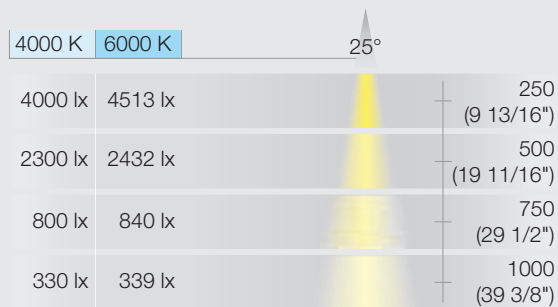

# LOOX LED 4014

RECESS MOUNTED SPOTLIGHT

The LED 4014 is effective because of its top quality design and compact dimensions. It is available in two light colors.

- > Dimmable
- > Small design
- > High luminosity
- > Drill hole: Ø35 mm (1 3/8")
- > Metal housing

> Driver see page 79

Item No.	833.78.060	833.78.061
SRP	\$36.00	\$36.00
Light color (K)	4000 (cool white)	6000 (daylight white)
Diameter	39 (1 9/16")	
Height	20 (13/16")	
Wattage (W)	1	
Number of LEDs	1	
Light output (Lm)	89	91
Efficacy (Lm/W)	89	91
Color rendering index (CRI)	95	83
Material/Finish	Aluminum, silver colored anodized, brushed	
Supplied with	2 m (78 3/4") lead Mounting accessories	