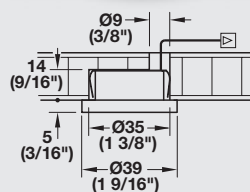

# LOOX LED 4014

RECESS MOUNTED SPOTLIGHT

The LED 4014 is effective because of its top quality design and compact dimensions. It is available in two light colors.

- > Dimmable
- > Small design
- > High luminosity
- > Drill hole: Ø35 mm (1 3/8")
- > Metal housing

> Driver see page 79

Item No.	833.78.060	833.78.061
SRP	\$36.00	\$36.00
Light color (K)	4000 (cool white)	6000 (daylight white)
Diameter	39 (1 9/16")	
Height	20 (13/16")	
Wattage (W)	1	
Number of LEDs	1	
Light output (Lm)	89	91
Efficacy (Lm/W)	89	91
Color rendering index (CRI)	95	83
Material/Finish	Aluminum, silver colored anodized, brushed	
Supplied with	2 m (78 3/4") lead Mounting accessories	