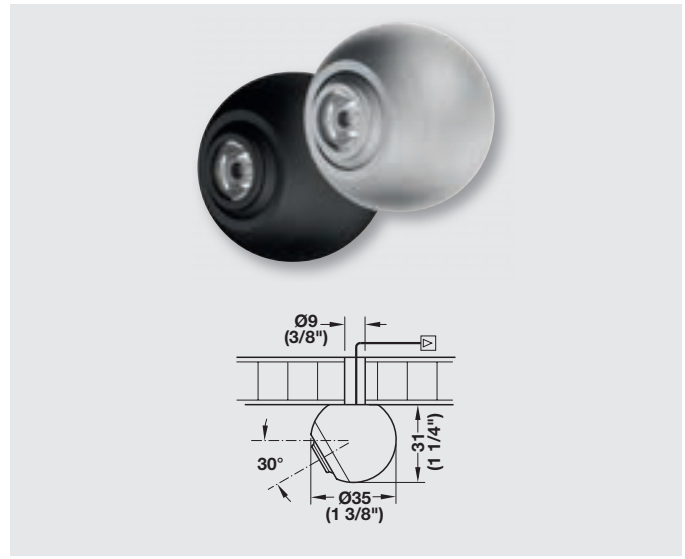

LOOX LED 4015

SWIVEL EYEBALL SPOTLIGHT, SURFACE MOUNTED

350-mA SYSTEM

The LED 4015 stands out for its exclusive design. Objects are presented in an optimal setting with the bright spotlight.

- > Dimmable
- > Bright spotlight with modern design
- > Eyeball swivels 30° in all directions
- > Light housing swivels 360°

> Driver see page 79

Item No.	833.79.070	833.79.072	833.79.075	833.79.076
SRP	\$36.00	\$36.00	\$36.00	\$36.00
Light color (K)	4000 (cool white)		6000 (daylight white)	
L x W (mm)	35 x 32 (1 3/8" x 1 1/4")			
Wattage (W)	1			
Number of LEDs	1			
Light output (Lm)	72		87	
Efficacy (Lm/W)	72		87	
Color rendering index (CRI)	87		80	
Material	Aluminum			
Finish	silver col. anodized	black	silver col. anodized	black
Supplied with	2 m (78 3/4") lead Mounting accessories			

4000 K	6000 K	15°
7542 lx	8341 lx	250 (9 13/16")
2156 lx	2300 lx	500 (19 11/16")
1088 lx	1144 lx	750 (29 1/2")
414 lx	449 lx	1000 (39 3/8")