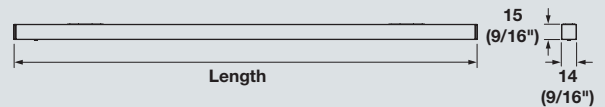

### 12 V SYSTEM

Surface mounted aluminum light fitting with high intensity LED light output.  
Ideal for use inside or under cabinets.

- > Invisible mounting with included clips
- > No routing required for installation
- > Diffuser reduces glare
- > For use with Loox 12 V driver

> Driver see page 35

| Item No.                    | 833.01.411                           | 833.01.412      | 833.01.413      | 833.01.414      |
|-----------------------------|--------------------------------------|-----------------|-----------------|-----------------|
| <b>SRP</b>                  | <b>\$134.00</b>                      | <b>\$200.00</b> | <b>\$280.00</b> | <b>\$350.00</b> |
| Light color (K)             | 3000 (warm white)                    |                 |                 |                 |
| Length                      | 450 (17 11/16")                      | 600 (23 5/8")   | 900 (35 7/16")  | 1200 (47 1/4")  |
| Wattage (W)                 | 4                                    | 8               | 12              | 16              |
| Number of LEDs              | 48                                   | 96              | 144             | 192             |
| Light output (Lm)           | 180                                  | 380             | 565             | 765             |
| Efficacy (Lm/W)             | 45                                   | 47.5            | 47              | 47.8            |
| Color rendering index (CRI) | 90                                   |                 |                 |                 |
| Material                    | Housing: Aluminum; Diffuser: Plastic |                 |                 |                 |
| Supplied with               | 3 m (118 1/8") lead with Loox plug   |                 |                 |                 |