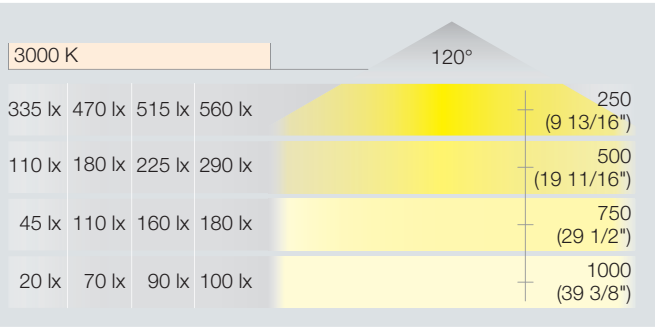

### 12 V SYSTEM

Surface mounted aluminum light fitting with high intensity LED light output.  
Ideal for use inside or under cabinets.

- > Invisible mounting with included clips
- > No routing required for installation
- > Diffuser reduces glare
- > For use with Loox 12 V driver

> Driver see page 35

| Item No.                    | 833.01.411                           | 833.01.412      | 833.01.413      | 833.01.414      |
|-----------------------------|--------------------------------------|-----------------|-----------------|-----------------|
| <b>SRP</b>                  | <b>\$134.00</b>                      | <b>\$200.00</b> | <b>\$280.00</b> | <b>\$350.00</b> |
| Light color (K)             | 3000 (warm white)                    |                 |                 |                 |
| Length                      | 450 (17 11/16")                      | 600 (23 5/8")   | 900 (35 7/16")  | 1200 (47 1/4")  |
| Wattage (W)                 | 4                                    | 8               | 12              | 16              |
| Number of LEDs              | 48                                   | 96              | 144             | 192             |
| Light output (Lm)           | 180                                  | 380             | 565             | 765             |
| Efficacy (Lm/W)             | 45                                   | 47.5            | 47              | 47.8            |
| Color rendering index (CRI) | 90                                   |                 |                 |                 |
| Material                    | Housing: Aluminum; Diffuser: Plastic |                 |                 |                 |
| Supplied with               | 3 m (118 1/8") lead with Loox plug   |                 |                 |                 |