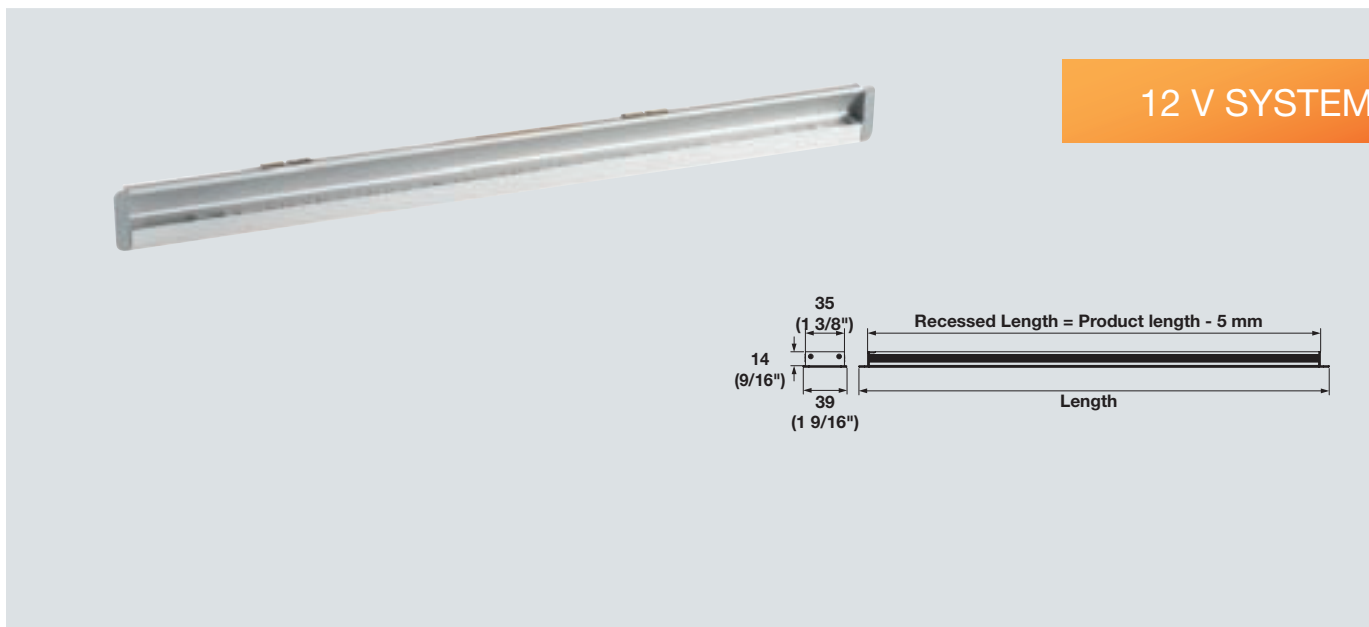

LUMINOSO LED

VENICE

12 V SYSTEM

Recessed fitting with high intensity LED light output. Ideal for use in vertical or horizontal installation inside cabinet box.

- > Unique design reflects light back into cabinet
- > Diffuser reduces glare
- > For use with Loox 12 V driver

> Driver see page 35

Item No.	833.07.901	833.07.902	833.07.903	833.07.905	833.07.906	833.07.907
SRP	\$140.00	\$200.00	\$255.00	\$140.00	\$200.00	\$255.00
Light color (K)	5000 (cool white)			3200 (warm white)		
Length	500 (19 11/16")	760 (29 15/16")	1000 (39 3/8")	500 (19 11/16")	760 (29 15/16")	1000 (39 3/8")
Wattage (W)	2.4	4.1	5.8	2.4	4.1	5.8
Number of LEDs	36	60	84	36	60	84
Light output (Lm)	190	315	440	180	295	410
Efficacy (Lm/W)	79.1	76.8	75.8	75	71.9	70.7
Color rendering index (CRI)	80					
Material	Housing: Aluminum; Diffuser: Plastic					
Supplied with	2.5 m (98 7/16") lead with Loox plug					