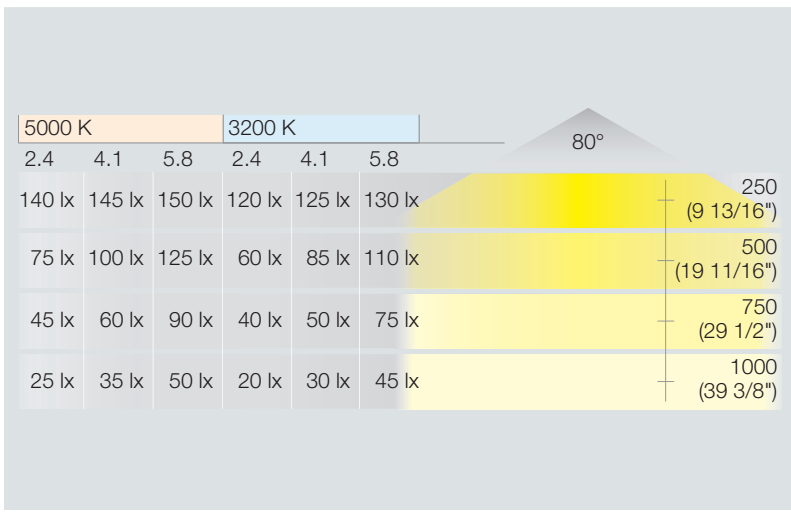

LUMINOSO LED

VENICE

12 V SYSTEM

Recessed fitting with high intensity LED light output. Ideal for use in vertical or horizontal installation inside cabinet box.

- > Unique design reflects light back into cabinet
- > Diffuser reduces glare
- > For use with Loox 12 V driver

> Driver see page 35

Item No.	833.07.901	833.07.902	833.07.903	833.07.905	833.07.906	833.07.907
SRP	\$140.00	\$200.00	\$255.00	\$140.00	\$200.00	\$255.00
Light color (K)	5000 (cool white)			3200 (warm white)		
Length	500 (19 11/16")	760 (29 15/16")	1000 (39 3/8")	500 (19 11/16")	760 (29 15/16")	1000 (39 3/8")
Wattage (W)	2.4	4.1	5.8	2.4	4.1	5.8
Number of LEDs	36	60	84	36	60	84
Light output (Lm)	190	315	440	180	295	410
Efficacy (Lm/W)	79.1	76.8	75.8	75	71.9	70.7
Color rendering index (CRI)	80					
Material	Housing: Aluminum; Diffuser: Plastic					
Supplied with	2.5 m (98 7/16") lead with Loox plug					