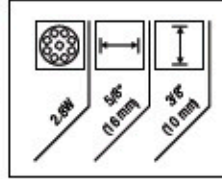

LED 2.8W Pico Linear Light

A new easy-to-install light will set your designs apart, letting you lead the pack! Connect up to 8' (eight strips) together on one power supply with the required 98" power cord **33012098**

- Affordable LED solution!
- Extremely small dimensions: width 5/8" (16 mm), height 3/8" (10 mm)
- Available in warm white & neutral white light outputs
- Average life: 50,000 hours

Includes a mounting kit item **33012000**

Connect up to eight 12" strips together directly for one linear flow of light or with the use of connecting cables in between each strip as needed (sold separately)