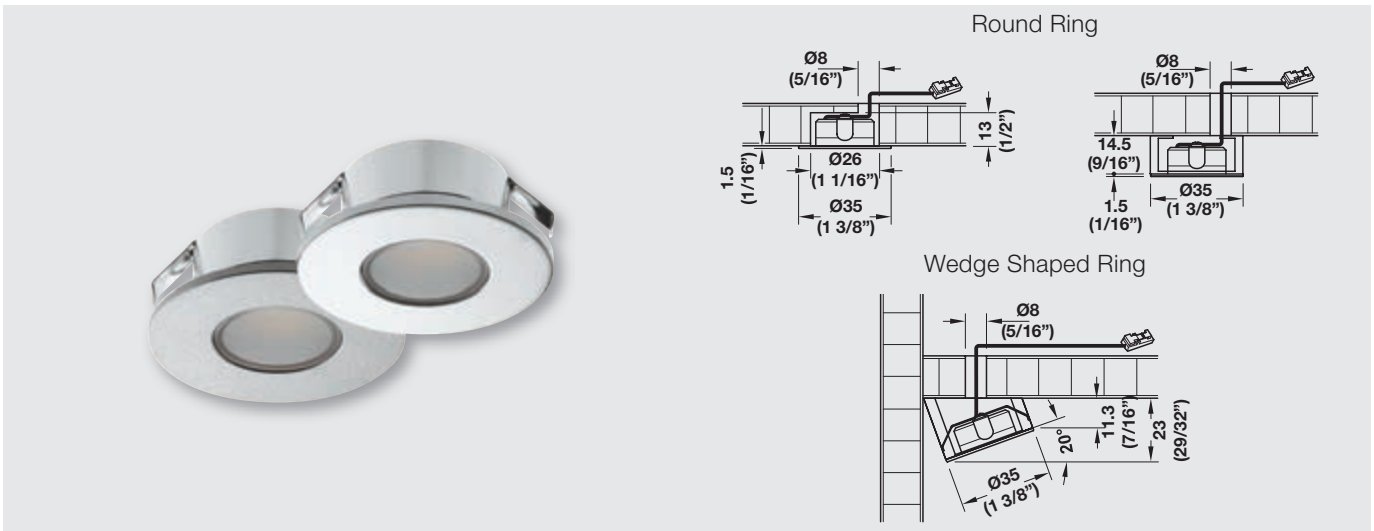

LOOX LED 2022

RECESS MOUNTED LIGHT/SURFACE MOUNTED DOWNLIGHT, ROUND

12 V SYSTEM

The small size with a drill hole of just Ø 26 mm (1 1/16") is protected from water spray as a recess mounted light with an IP44 degree of protection allowing for utmost flexibility. The LED 2022 can be used as a surface mounted downlight with IP20 using optional surface mount rings and wedges.

IP44 = When recess mounted.

IP = Ingress Protection.

44 = Protected against solid objects greater than 1 mm in diameter.

44 = Water splashed against the enclosure from any direction for three minutes. The fixture is tilted at any angle up to 15° from it's normal position.

Item No.	833.72.040	833.72.043	833.72.041	833.72.044	833.72.042	833.72.045
Light Color (K)	3000 (warm white)		4000 (cool white)		5000 (cool white)	
Diameter	35 (1 3/8")					
Height	14 (9/16")					
Degree of protection	IP44 as recess mounted light; IP20 with surface mount ring					
Wattage (W)	1.5					
Number of LEDs	3					
Light output (lm)	105					
Efficacy (lm/W)	70					
Color rendering index (CRI)	82		87		88	
Energy efficiency category	A+					
Weighted energy consumption (kWh/1.000 h)	1.65					
Material	Aluminum					
Finish	silver colored anodized	chrome-plated polished	silver colored anodized	chrome-plated polished	silver colored anodized	chrome-plated polished
Supplied with	2 m (78 3/4") lead					

Note Loox Lights and Drivers are "Suitable for use within Closet Storage Spaces"

LED 2022

- > Dimmable
- > Drill hole Ø: 26 mm (1 1/16")
- > Installation: For mounting in drilled hole, with clip fastener or for screw mounting