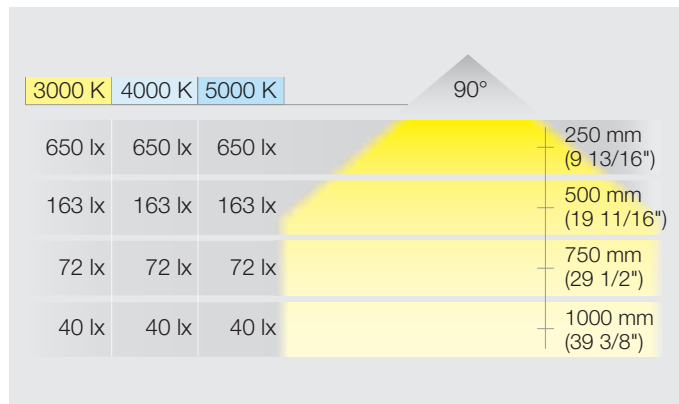

LOOX LED 2022

RECESS MOUNTED LIGHT/SURFACE MOUNTED DOWNLIGHT, ROUND

12 V SYSTEM

The small size with a drill hole of just Ø 26 mm (1 1/16") is protected from water spray as a recess mounted light with an IP44 degree of protection allowing for utmost flexibility. The LED 2022 can be used as a surface mounted downlight with IP20 using optional surface mount rings and wedges.

IP44 = When recess mounted.

IP = Ingress Protection.

44 = Protected against solid objects greater than 1 mm in diameter.

44 = Water splashed against the enclosure from any direction for three minutes. The fixture is tilted at any angle up to 15° from it's normal position.

Item No.	833.72.040	833.72.043	833.72.041	833.72.044	833.72.042	833.72.045
Light Color (K)	3000 (warm white)		4000 (cool white)		5000 (cool white)	
Diameter	35 (1 3/8")					
Height	14 (9/16")					
Degree of protection	IP44 as recess mounted light; IP20 with surface mount ring					
Wattage (W)	1.5					
Number of LEDs	3					
Light output (lm)	105					
Efficacy (lm/W)	70					
Color rendering index (CRI)	82		87		88	
Energy efficiency category	A+					
Weighted energy consumption (kWh/1.000 h)	1.65					
Material	Aluminum					
Finish	silver colored anodized	chrome-plated polished	silver colored anodized	chrome-plated polished	silver colored anodized	chrome-plated polished
Supplied with	2 m (78 3/4") lead					