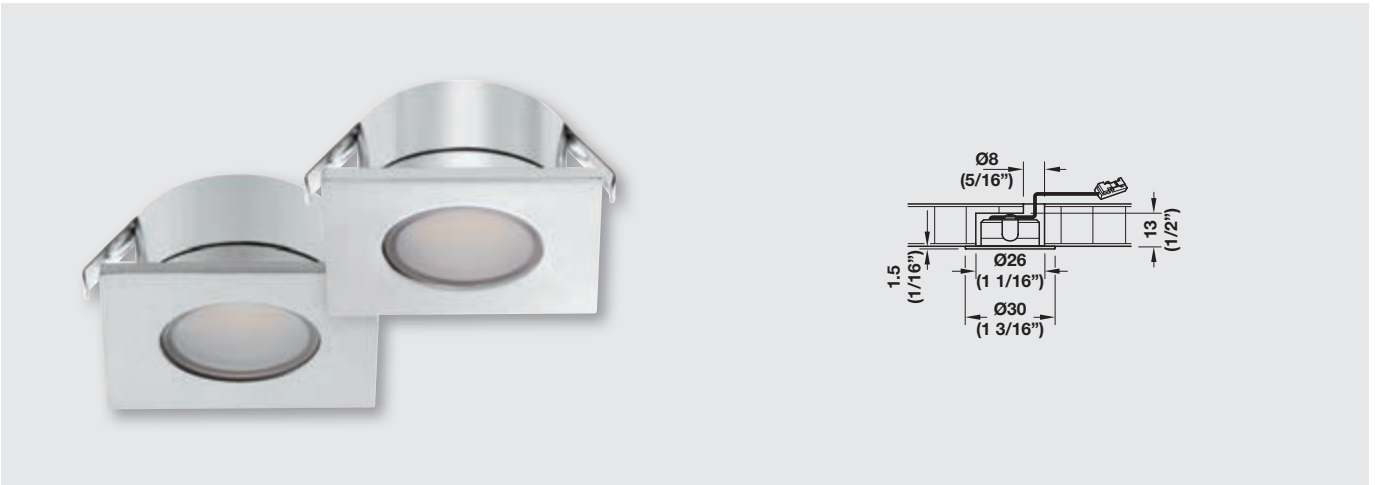

## RECESS MOUNTED LIGHT, SQUARE

12 V SYSTEM

The universally adaptable LED 2023 provides several design options with its three color temperatures, compact size and two housing finishes.

With the IP44 degree of protection the recess mounted light is suitable for wet locations.

IP44 = When recess mounted.

IP = Ingress Protection.

44 = Protected against solid objects greater than 1 mm in diameter.

44 = Water splashed against the enclosure from any direction for three minutes. The fixture is tilted at any angle up to 15° from its normal position.

Item No.	833.72.060	833.72.064	833.72.061	833.72.065	833.72.062	833.72.066
Light Color (K)	3000 (warm white)		4000 (cool white)		5000 (cool white)	
Length	30 (1 3/16")					
Width	30 (1 3/16")					
Height	14 (9/16")					
Wattage (W)	1.5					
Number of LEDs	3					
Light output (lm)	105					
Efficacy (lm/W)	70					
Color rendering index (CRI)	82					
Energy efficiency category	A+					
Weighted energy consumption (kWh/1.000 h)	1.65					
Material	Aluminum					
Finish	chrome-plated polished	silver colored anodized	chrome-plated polished	silver colored anodized	chrome-plated polished	silver colored anodized
Supplied with	2 m (78 3/4") lead					

**Note** Loox Lights and Drivers are "Suitable for use within Closet Storage Spaces"

LED 2023

- ! > Dimmable
- > Drill hole Ø: 26 mm (1 1/16")
- > Installation: For mounting in drilled hole, with clip fastener