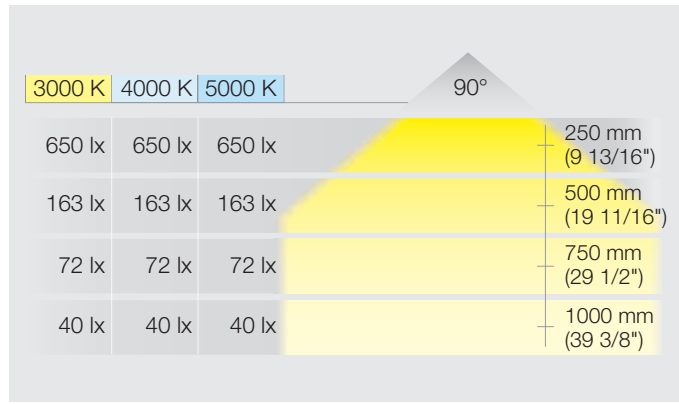

IP44 = When recess mounted.

IP = Ingress Protection.

44 = Protected against solid objects greater than 1 mm in diameter.

44 = Water splashed against the enclosure from any direction for three minutes. The fixture is tilted at any angle up to 15° from its normal position.

Item No.	833.72.060	833.72.064	833.72.061	833.72.065	833.72.062	833.72.066
Light Color (K)	3000 (warm white)		4000 (cool white)		5000 (cool white)	
Length	30 (1 3/16")					
Width	30 (1 3/16")					
Height	14 (9/16")					
Wattage (W)	1.5					
Number of LEDs	3					
Light output (lm)	105					
Efficacy (lm/W)	70					
Color rendering index (CRI)	82					
Energy efficiency category	A+					
Weighted energy consumption (kWh/1.000 h)	1.65					
Material	Aluminum					
Finish	chrome-plated polished	silver colored anodized	chrome-plated polished	silver colored anodized	chrome-plated polished	silver colored anodized
Supplied with	2 m (78 3/4") lead					