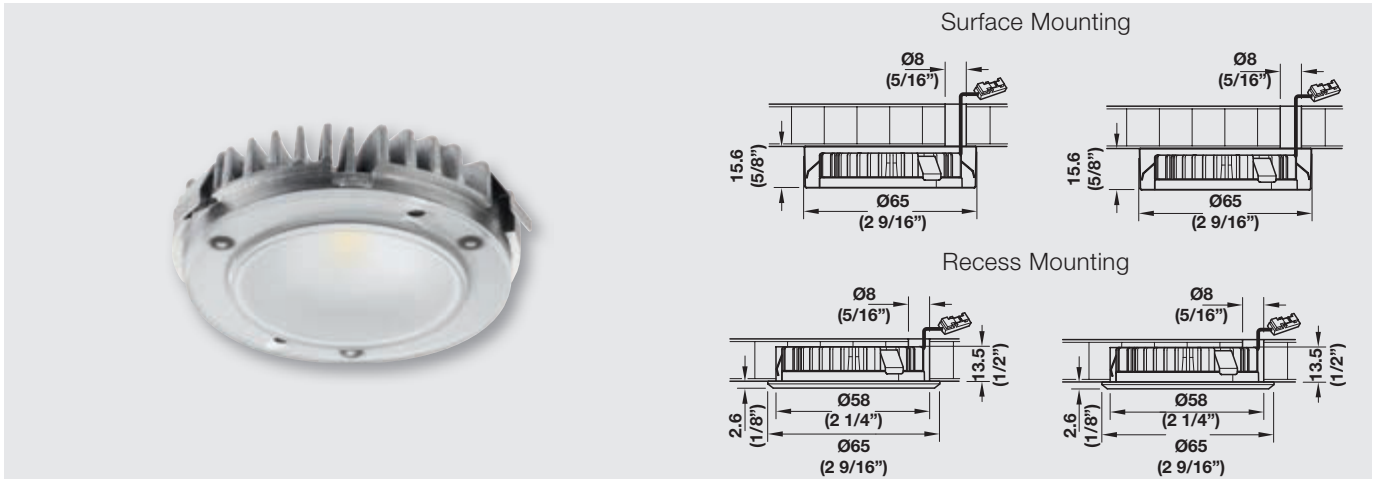

LED 2025/2026

- > Dimmable
- > Drill hole Ø: 58 mm (2 1/4")
- > Installation: For mounting in drilled hole, with clip fastener or for screw mounting
- > LED 2025 is not dimmable with magnetic low voltage drivers
- > **Note** Lights, trim rings and leads sold separately

- > Driver see page 42

Trim ring for surface mounting, silver colored

- > Round **Item No. 833.72.124**
- > Square **Item No. 833.72.125**

Trim ring for recess mounting, silver colored

- > Round **Item No. 833.72.126**
- > Square **Item No. 833.72.127**

Lead

- > 500 mm (19 5/8") **Item No. 833.72.128**
- > 1000 mm (39 3/8") **Item No. 833.72.129**
- > 2000 mm (78 3/4") **Item No. 833.72.123**