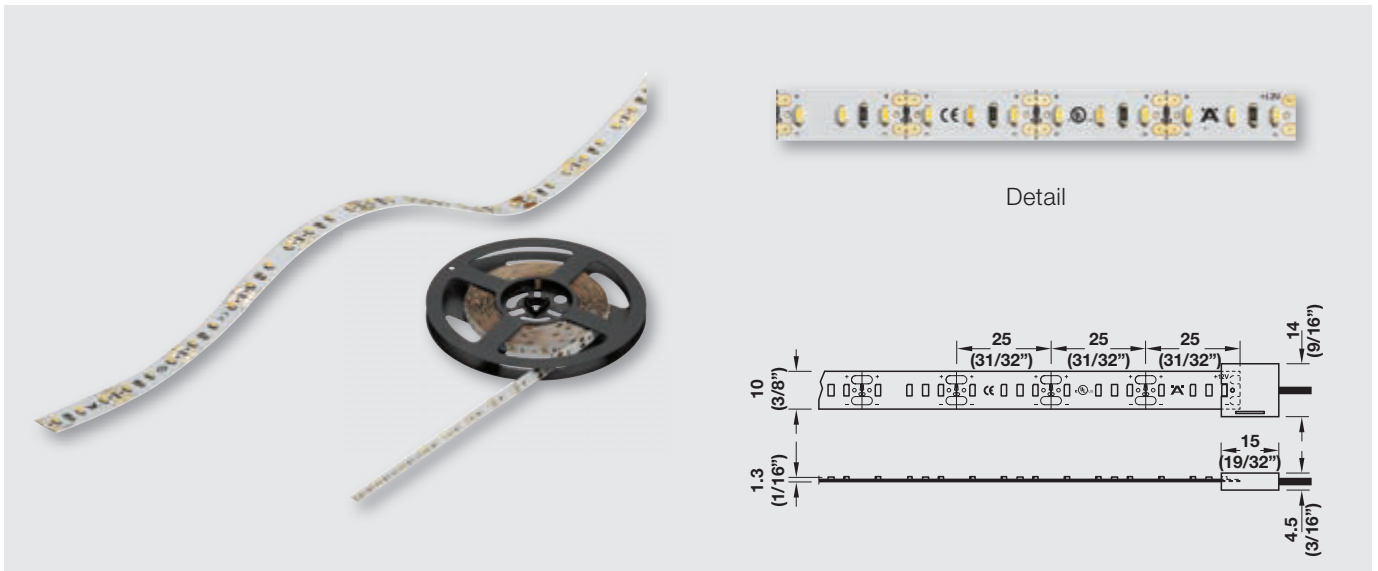

LOOX LED 2029

LED FLEXIBLE STRIP LIGHT, 5 M, 600 LEDS

12 V SYSTEM

The 2029 strip light is ideal for direct and extremely even illumination of furniture. Flexibility is assured with the ability to shorten the strip light every 25 mm (1") and the wide variety of aluminum profiles. Corner connectors allow for 90° installations.

Item No.	833.73.493	833.73.490	833.73.491	833.73.492
Light Color (K)	2700 (warm white)	3000 (warm white)	4000 (cool white)	5000 (cool white)
L x W x H	5000 x 10 x 1.3 (196 7/8" x 3/8" x 1/32")			
Wattage (W)	48 (9.6 per meter) [2.92 per foot]			
Number of LEDs	600 (120 per meter)			
Light output (lm)	4050	4075	4100	4150
Efficacy (lm/W)	84	85	85	86
Color rendering index (CRI)	82			
Energy efficiency category	A+			
Weighted energy consumption (kWh/1.000 h)	10.56 per meter			
Material/Finish	LED board, white			
Supplied with	2 m (78 3/4") lead			

> **Note** The values above apply to a strip light length of 1 m (39 3/8")

Note Loox Lights and Drivers are "Suitable for use within Closet Storage Spaces"

LED 2029

+  Interconnecting lead with clip for LED strip light

- > 50 mm (2") **Item No. 833.73.721**
- > 500 mm (19 5/8") **Item No. 833.73.719**
- > 1000 mm (39 3/8") **Item No. 833.73.722**
- > 2000 mm (78 3/4") **Item No. 833.73.720**

+  > Lead with 12 V plug system and clip for LED strip light
2 m (78 3/4") **Item No. 833.73.728**