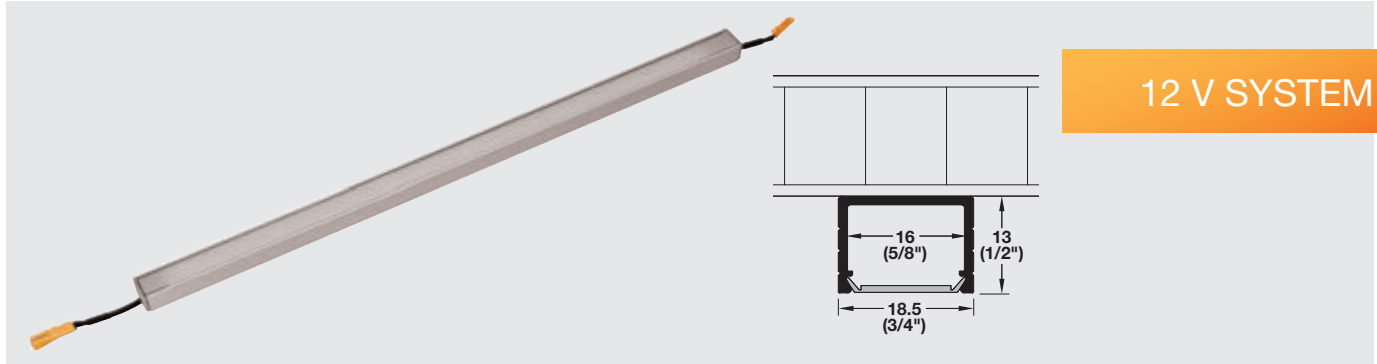

LOOX LED 2029

SURFACE MOUNT LED STRIP LIGHTS WITH INLINE DIMMER SWITCH

12 V SYSTEM

- > Supplied ready to install
- > Includes surface mount extrusion with milk lens, end caps, Loox 2029 ribbon, Inline touch on/off dimmer switch, and mounting brackets.
- > Optimal lengths for installing under your wall cabinets to brighten up your countertop workspace
- > Linkable to other light bars, see page 20

Note Loox Lights and Drivers are "Suitable for use within Closet Storage Spaces"

LOOX LED 2029

SURFACE MOUNT LED STRIP LIGHTS WITH LINKABLE CABLES

- > Supplied ready to install
- > Includes surface mount extrusion with milk lens, end caps, Loox 2029 ribbon, male and female daisy chain cables, and mounting brackets.
- > Optimal lengths for installing under your wall cabinets to brighten up your countertop workspace
- > Linkable to other light bars