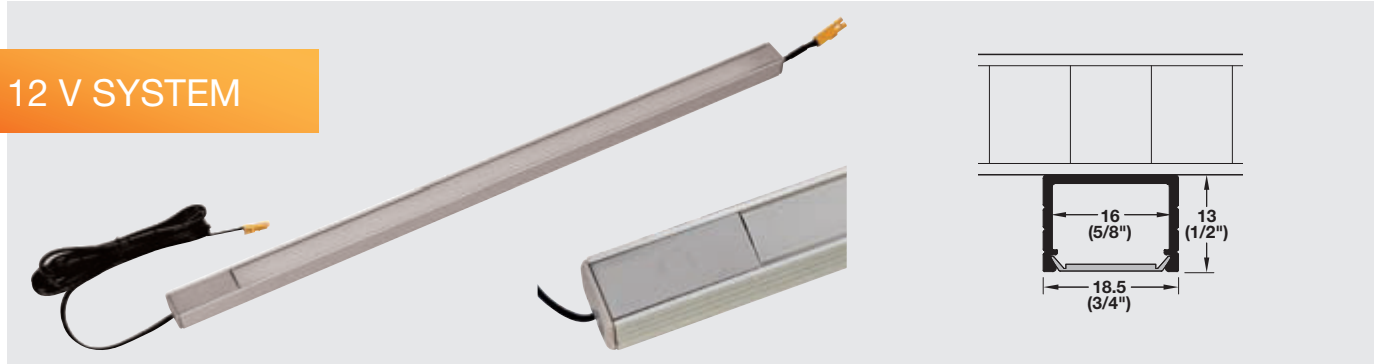

LOOX LED 2029

SURFACE MOUNT LED STRIP LIGHTS WITH INLINE DIMMER SWITCH

12 V SYSTEM

- > Supplied ready to install
- > Includes surface mount extrusion with milk lens, end caps, Loox 2029 ribbon, Inline touch on/off dimmer switch, and mounting brackets.
- > Optimal lengths for installing under your wall cabinets to brighten up your countertop workspace
- > Linkable to other light bars, see page 20

Note Loox Lights and Drivers are "Suitable for use within Closet Storage Spaces"

LOOX LED 2029

SURFACE MOUNT LED STRIP LIGHTS WITH LINKABLE CABLES

- > Supplied ready to install
- > Includes surface mount extrusion with milk lens, end caps, Loox 2029 ribbon, male and female daisy chain cables, and mounting brackets.
- > Optimal lengths for installing under your wall cabinets to brighten up your countertop workspace
- > Linkable to other light bars