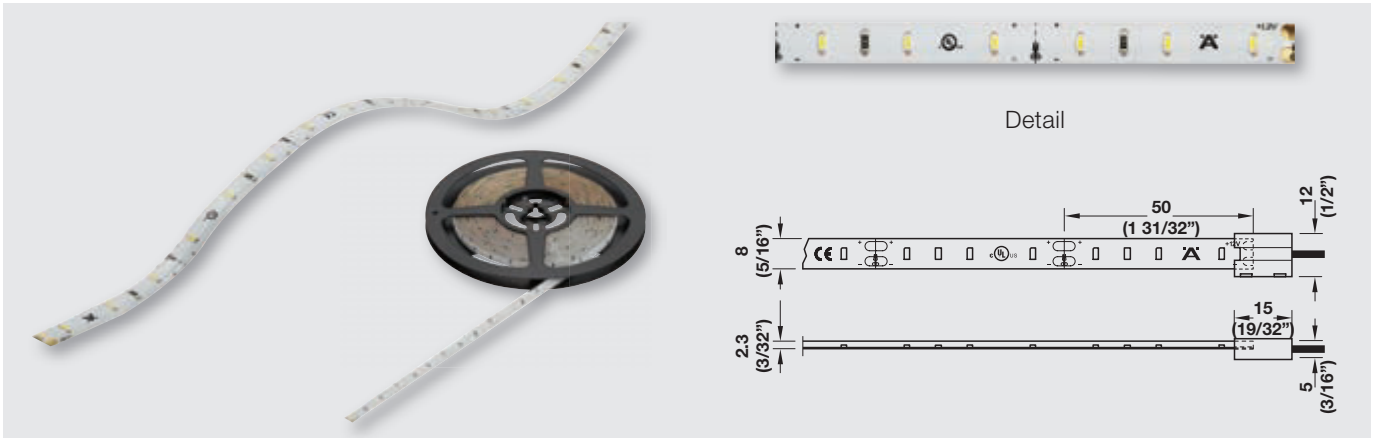

# LOOX LED 2030

LED SILICONE STRIP LIGHT, 5 M, 300 LEDs

12 V SYSTEM

Creates efficient, flexible and functional background lighting for furniture and furnishings. The silicone encapsulation allows this strip light to be used without an aluminum profile. The light can be shortened every 50 mm (2") and is ideal for retrofitting. The cut silicone strip can be re-used with the appropriate clip and corner connectors.

> Driver see page 42

Item No.	833.73.480	833.73.481	833.73.482	833.73.520
Light Color (K)	2700 (warm white)	3000 (warm white)	4000 (cool white)	5000 (cool white)
L x W x H	5000 x 8 x 2.3 (196 7/8" x 5/16" x 1/16")			
Wattage (W)	24 (4.80 per meter) [1.46 per foot]			
Number of LEDs	300 (60 per meter)			
Light output (lm)	1930	1940	1950	1980
Efficacy (lm/W)	80	81	81	83
Color rendering index (CRI)	82			
Energy efficiency category	A+			
Weighted energy consumption (kWh/1.000 h)	5.28 per meter			
Material/Finish	LED board, white			
Supplied with	2 m (78 3/4") lead			

> **Note** The values above apply to a strip light length of 1 m (39 3/8")

1) The specified color temperature is the color temperature of the LED. The silicone covering increases the color temperature of the strip light.

**Note** Loox Lights and Drivers are "Suitable for use within Closet Storage Spaces"

LED 2030

- Interconnecting lead with clip for LED silicone strip light
- > 50 mm (2") **Item No. 833.73.715**
  - > 500 mm (19 5/8") **Item No. 833.73.716**
  - > 1000 mm (39 3/8") **Item No. 833.73.717**
  - > 2000 mm (78 3/4") **Item No. 833.73.718**