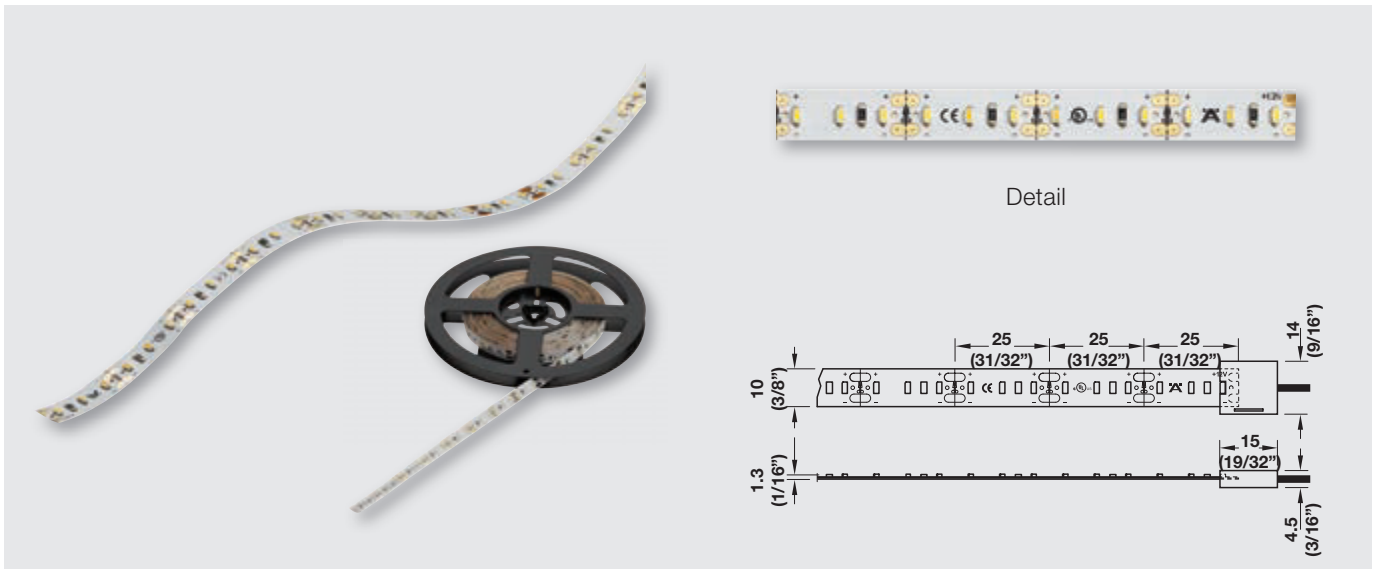

LOOX LED 2037

LED FLEXIBLE STRIP LIGHT, 5 M, 600 LEDs

12 V SYSTEM

Suitable for both functional and accent diffused glow indirect lighting of furniture and furnishings. Flexibility is assured with the ability to shorten strip light every 25 mm (1"). Corner connectors allow for 90° installations.

Item No.	833.73.513	833.73.510	833.73.511	833.73.512
Light Color (K)	2700 (warm white)	3000 (warm white)	4000 (cool white)	5000 (cool white)
L x W x H	5000 x 10 x 1.3 (196 7/8" x 3/8" x 1/32")			
Wattage (W)	20 (4 per meter) [1.22 per foot]			
Number of LEDs	600 (120 per meter)			
Light output (lm)	1600	1600	1700	1800
Efficacy (lm/W)	80	80	85	90
Color rendering index (CRI)	82			
Energy efficiency category	A+			
Weighted energy consumption (kWh/1.000 h)	4.40 per meter			
Material/Finish	LED board, white			
Supplied with	2 m (78 3/4") lead			

> **Note** The values above apply to a strip light length of 1 m (39 3/8")

Note Loox Lights and Drivers are "Suitable for use within Closet Storage Spaces"

LED 2037

Interconnecting lead with clip for LED strip light

- > 50 mm (2") **Item No. 833.73.721**
- > 500 mm (19 5/8") **Item No. 833.73.719**
- > 1000 mm (39 3/8") **Item No. 833.73.722**
- > 2000 mm (78 3/4") **Item No. 833.73.720**

> Lead with 12 V plug system and clip for LED strip light
2 m (78 3/4") **Item No. 833.73.728**