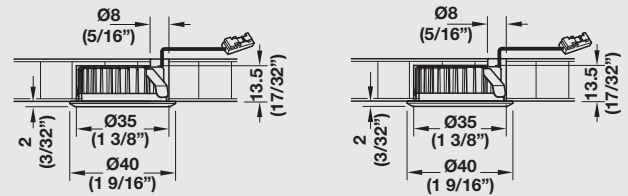

Surface Mounting