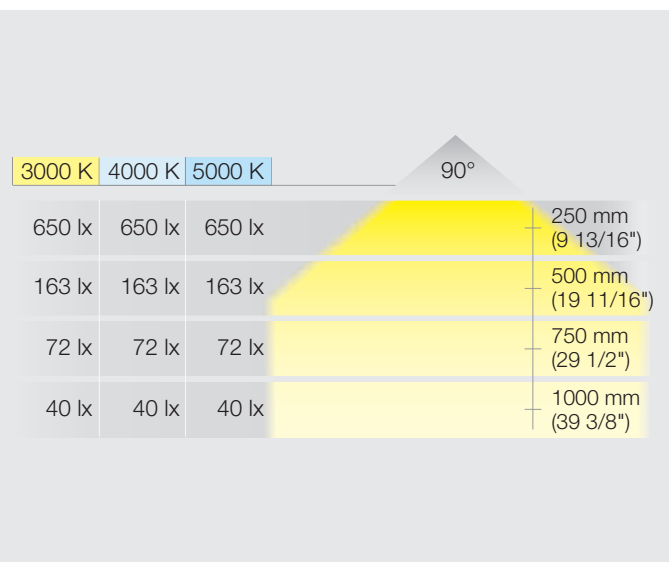

The 3 color temperatures and different mountings provide various design options.

- > Dimmable
- > Drill hole Ø: 35 mm (1 3/8")
- > Installation: For mounting in drilled hole, with clip fastener or for screw mounting

> Driver see page 42

Item No.	833.72.140	833.72.141	833.72.142
Light Color (K)	3000 (warm white)	4000 (cool white)	5000 (cool white)
Diameter	38.5 (1 9/16")		
Height	15 (9/16")		
Wattage (W)	1.5		
Number of LEDs	3		
Light output (lm)	105		
Efficacy (lm/W)	70		
Color rendering index (CRI)	82	87	88
Energy efficiency category	A+		
Weighted energy consumption (kWh/1.000 h)	1.65		
Material	Aluminum		