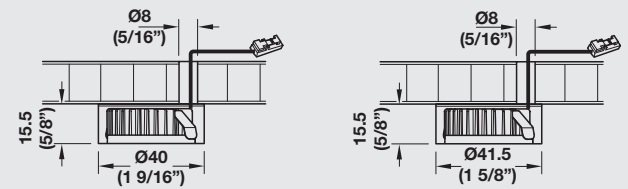

The 3 color temperatures and different mountings provide various design options.

- > Dimmable
- > Drill hole Ø: 35 mm (1 3/8")
- > Installation: For mounting in drilled hole, with clip fastener or for screw mounting

> Driver see page 42

Item No.	833.72.140	833.72.141	833.72.142
Light Color (K)	3000 (warm white)	4000 (cool white)	5000 (cool white)
Diameter	38.5 (1 9/16")		
Height	15 (9/16")		
Wattage (W)	1.5		
Number of LEDs	3		
Light output (lm)	105		
Efficacy (lm/W)	70		
Color rendering index (CRI)	82	87	88
Energy efficiency category	A+		
Weighted energy consumption (kWh/1.000 h)	1.65		
Material	Aluminum		

Note Loox Lights and Drivers are "Suitable for use within Closet Storage Spaces"

LED 2040

Surface Mounting

Recess Mounting

Trim ring for surface mounting, silver colored
 > Round **Item No. 833.72.143**
 > Square **Item No. 833.72.144**

Trim ring for recess mounting, silver colored
 > Round **Item No. 833.72.145**
 > Square **Item No. 833.72.146**

Lead
 > 500 mm (19 5/8'') **Item No. 833.72.128**
 > 1000 mm (39 3/8'') **Item No. 833.72.129**
 > 2000 mm (78 3/4'') **Item No. 833.72.123**