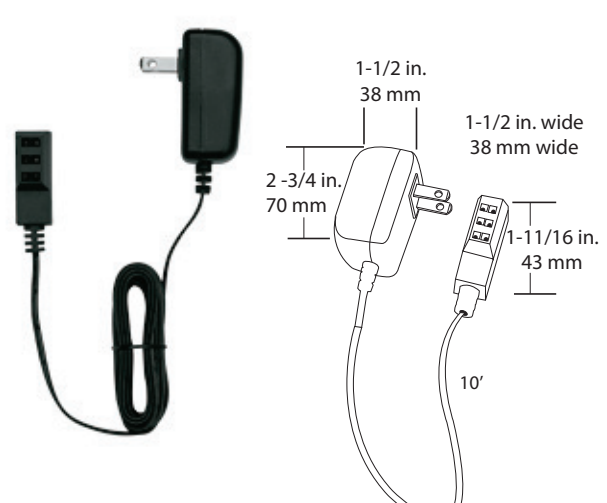

6W

Features:

- Short circuit protection*
- 12V DC output, constant voltage
- Overload protection*
- Dimmable on trailing edge (12V side)
- Class 2 or LPS

Part #	Description	Suggested List Price
L-DC-ELT6WP-CON-1	6W 12VDC Wall Mount Power Supply w/3 Snap Block*	$29.00
L-DC-ELT15WP-CON-1	15W 12VDC Wall Mount Power Supply w/6 Snap Block*	$37.35

Mounting block and power cord are included with each power supply. Dimmable on trailing edge (12V side).

* Automatic reset (no fuses)