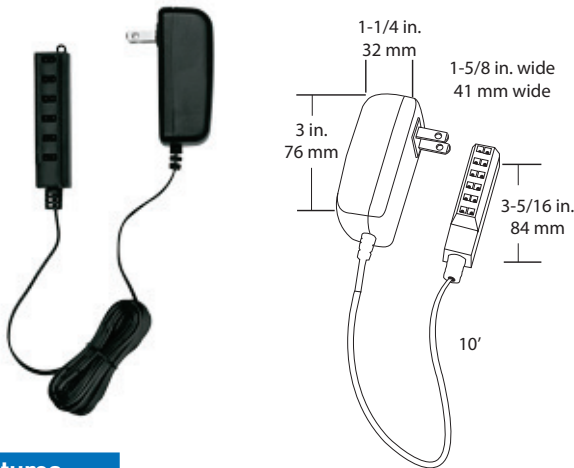

120V LED Wall Dimmers

Lutron Diva® C•L™ Dimmer

- ▶ Large paddle switch with a captive linear-slide dimmer for a standard designer wallplate opening
- ▶ Preset dimmer
- ▶ Offers more reliable dimming performance over standard dimmers
- ▶ HED™ technology with advanced dimming circuitry designed for compatibility with most high-efficiency light bulbs
- ▶ Low-end adjustment dial

Compatible with Tresco 12VDC Hardwire Power Supplies (previous page)

Lutron Diva® C•L™ Dimmer

Lutron Skylark Contour C•L™ Dimmer

Lutron Skylark Contour C•L™ Dimmer

- ▶ On/off rocker switch with a captive linear-slide dimmer for a standard designer wallplate opening
- ▶ Switch returns light to preset light level
- ▶ Offers more reliable dimming performance over standard dimmers
- ▶ HED™ technology with advanced dimming circuitry designed for compatibility with most high-efficiency light bulbs
- ▶ Low-end adjustment dial

Part #	Description	Suggested List Price
L-DVCL-153P-WH-1	Lutron Diva® C•L™ Dimmer w/out plate	\$103.55
L-CTCL-153P-WH-1	Lutron Skylark Contour C•L™ Dimmer w/out plate	\$78.30

EquiLine Power Supplies

15W

Mounting block and power cord are included with each power supply. Dimmable on trailing edge (12V side).

* Automatic reset (no fuses)