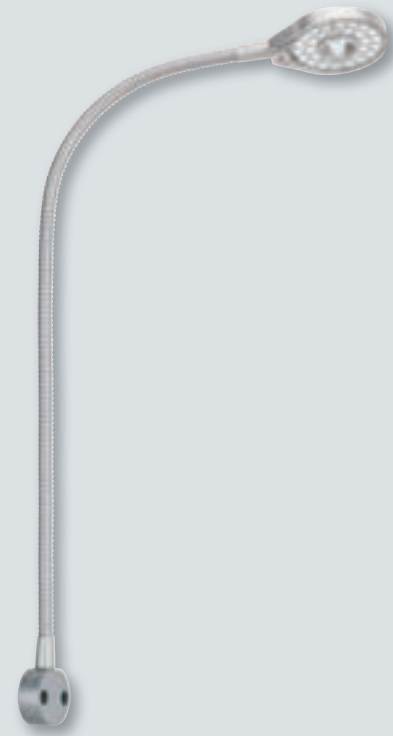

LOOX LED 3018

FLEXIBLE LIGHT

24 V SYSTEM

The flexible and dimmable LED 3018 light is easy to position. Operate with the touch switch on the head of the light.

> With integrated dimmer on light head

> Driver see page 62

Detail

Item No.	833.77.000	833.77.001
SRP	\$48.00	\$48.00
Light color (K)	4000 (cool white)	
Diameter	60 (2 3/8")	
Length	520 (20 1/2")	
Wattage (W)	2.75	
Number of LEDs	30	
Light output (Lm)	150.5	
Efficacy (Lm/W)	55	
Color rendering index (CRI)	83	
Installation	Recess mounted	Surface mounted
Material/Finish	Plastic, silver colored	
Supplied with	2 m (78 3/4") lead Mounting accessories	

Note Loox Lights and Drivers are "Suitable for use within Closet Storage Spaces"

LED 3018 Flexible light

Recess mounted

Item No. 833.77.000

Surface mounted

Item No. 833.77.001

DIMMABLE
BY FINGER
TOUCH