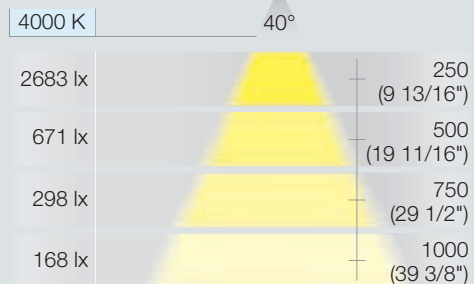

LOOX LED 3018

FLEXIBLE LIGHT

24 V SYSTEM

The flexible and dimmable LED 3018 light is easy to position. Operate with the touch switch on the head of the light.

> With integrated dimmer on light head

> Driver see page 62

Detail

Item No.	833.77.000	833.77.001
SRP	\$48.00	\$48.00
Light color (K)	4000 (cool white)	
Diameter	60 (2 3/8")	
Length	520 (20 1/2")	
Wattage (W)	2.75	
Number of LEDs	30	
Light output (Lm)	150.5	
Efficacy (Lm/W)	55	
Color rendering index (CRI)	83	
Installation	Recess mounted	Surface mounted
Material/Finish	Plastic, silver colored	
Supplied with	2 m (78 3/4") lead Mounting accessories	